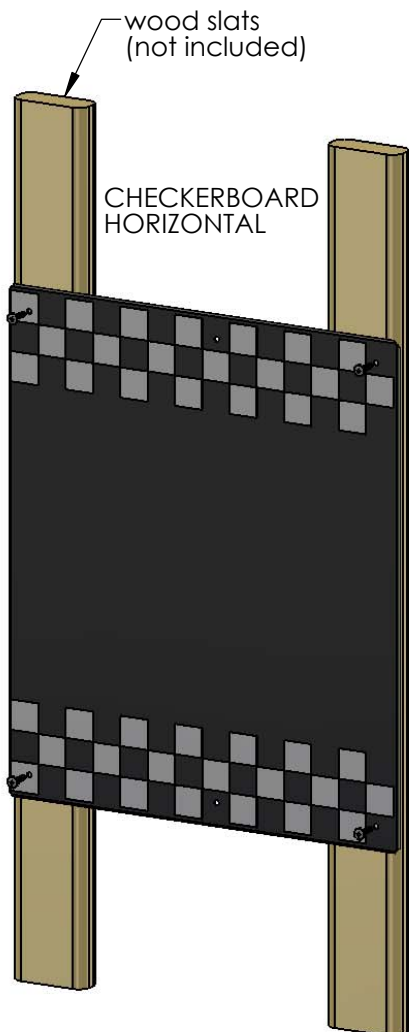

Chalkboard (07-0018)

1. Chalkboard may be mounted with the checkerboard "horizontal" or "vertical".
2. Attach Chalkboard to wood slats or plywood with four of the 3/4" (20mm) long pan head screws provided.

3/4" (20mm) long pan headscrew

FOR RESIDENTIAL USE ONLY
FOR CHILDREN AGES 3-11