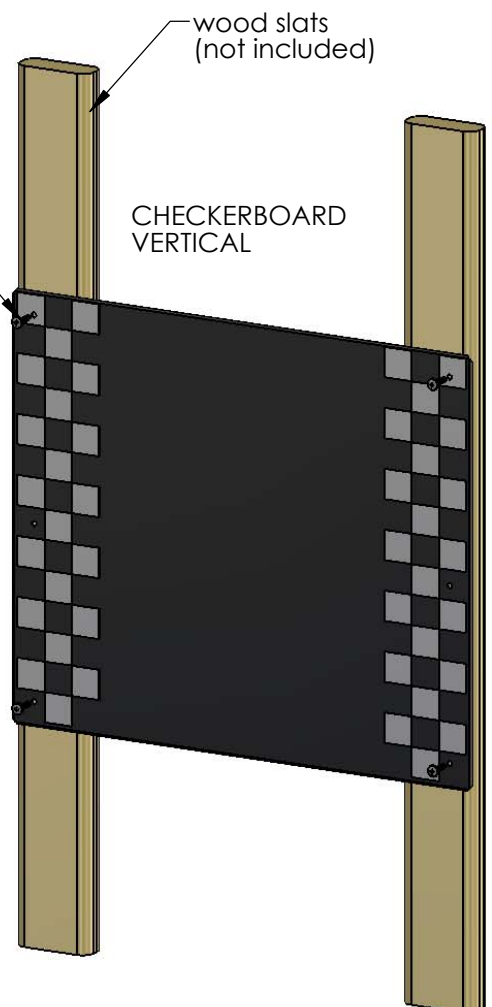

Chalkboard (07-0018)

1. Chalkboard may be mounted with the checkerboard "horizontal" or "vertical".
2. Attach Chalkboard to wood slats or plywood with four of the 3/4" (20mm) long pan head screws provided.

3/4" (20mm) long pan headscrew

FOR RESIDENTIAL USE ONLY
FOR CHILDREN AGES 3-11